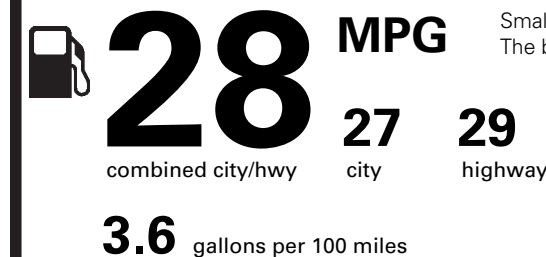

NO CHARGE
NO CHARGE

PRICE INFORMATION

BASE PRICE	\$23,450.00
TOTAL OPTIONS/OTHER	
TOTAL VEHICLE & OPTIONS/OTHER	23,450.00
DESTINATION & DELIVERY	1,095.00

EPA DOT Fuel Economy and Environment

Gasoline Vehicle

Fuel Economy

Small SUVs range from 18 to 120 MPG. The best vehicle rates 136 MPGe.

You save **\$250**

in fuel costs over 5 years compared to the average new vehicle.

Annual fuel cost **\$1,450**

Fuel Economy & Greenhouse Gas Rating (tailpipe only) Smog Rating (tailpipe only)