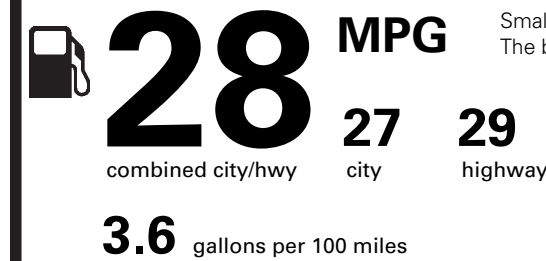

NO CHARGE
NO CHARGE

PRICE INFORMATION

BASE PRICE	\$23,450.00
TOTAL OPTIONS/OTHER	
TOTAL VEHICLE & OPTIONS/OTHER	23,450.00
DESTINATION & DELIVERY	1,095.00

EPA DOT Fuel Economy and Environment

Gasoline Vehicle

Fuel Economy

Small SUVs range from 16 to 120 MPG. The best vehicle rates 136 MPGe.

You save \$250

in fuel costs over 5 years compared to the average new vehicle.

Annual fuel cost \$1,450

Fuel Economy & Greenhouse Gas Rating (tailpipe only) Smog Rating (tailpipe only)