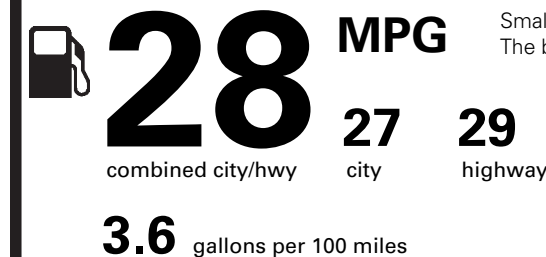

NO CHARGE
NO CHARGE

PRICE INFORMATION

BASE PRICE	\$23,450.00
TOTAL OPTIONS/OTHER	
TOTAL VEHICLE & OPTIONS/OTHER	23,450.00
DESTINATION & DELIVERY	1,095.00

EPA DOT Fuel Economy and Environment

Gasoline Vehicle

Fuel Economy

Small SUVs range from 18 to 120 MPG. The best vehicle rates 136 MPGe.

You save **\$250**

in fuel costs over 5 years compared to the average new vehicle.

Annual fuel cost

\$1,450

Fuel Economy & Greenhouse Gas Rating (tailpipe only) Smog Rating (tailpipe only)