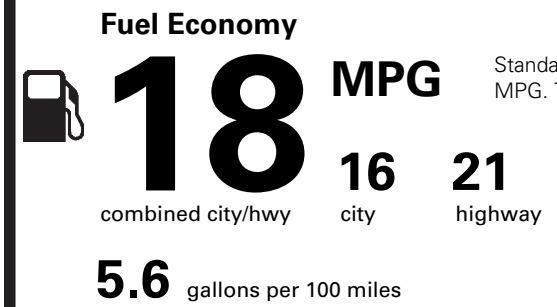

RAMP ONE	CM1K
RAMP TWO	FINAL ASSEMBLY PLANT KENTUCKY
METHOD OF TRANSP.	ITEM #: 45-0876 0/T A CONVOY

JC201 N RD 2X 825 000305 03 20 18

SPECIAL ORDER

EPA DOT Fuel Economy and Environment

Gasoline Vehicle

Standard SUVs range from 11 to 93 MPG. The best vehicle rates 136 MPGe.