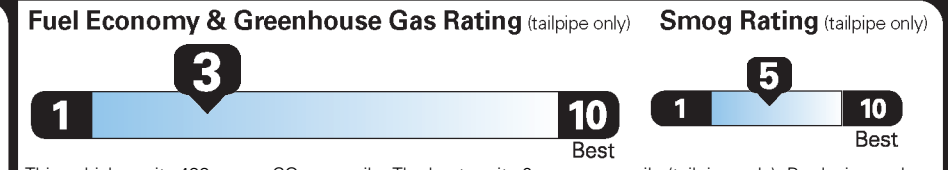

RAMP ONE	CM1K
RAMP TWO	FINAL ASSEMBLY PLANT KENTUCKY
METHOD OF TRANSP.	ITEM #: 45-0876 0/T A CONVOY

JC201 N RD 2X 825 000305 03 20 18

SPECIAL ORDER

EPA DOT Fuel Economy and Environment

Gasoline Vehicle

Standard SUVs range from 11 to 93 MPG. The best vehicle rates 136 MPGe.

You spend \$3,250 more in fuel costs over 5 years compared to the average new vehicle.

Annual fuel cost \$2,000

This vehicle emits 499 grams CO₂ per mile. The best emits 0 grams per mile (tailpipe only). Producing and distributing fuel also create emissions; learn more at fueleconomy.gov.