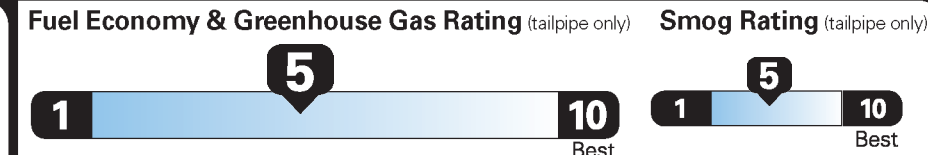

FUNCTIONAL

- ACTIVE NOISE CONTROL
- ANTI-LOCK BRAKING SYSTEM
- BLIS W/CROSS-TRAFFIC ALERT
- ELECTRIC PWR ASST STEERING
- INTELLIGENT ACCESS W/PUSH BUTTON START
- LINCOLN CONNECT - 4G MODEM WITH WIFI CAPABILITY
- PUSH BUTTON SHIFT
- REAR VIEW CAMERA
- REMOTE START
- REVERSE SENSING SYSTEM
- SIRIUS SAT RADIO N/A AK/HI
- SYNC® 3
- VOICE ACT NAVIGATION SYS

SAFETY/SECURITY

- ADVANCETRAC WITH RSC
- AIR BAG - DRIVER KNEE
- AIRBAGS - SIDE IMPACT / CURTAINS
- DUAL STAGE FRONT AIRBAGS
- PASSIVE ANTI-THEFT SECURILOCK SYSTEM
- PERIMETER ALARM
- SOS POST CRASH SYSTEM

WARRANTY

- 4YR/50K MILE WARRANTY
- 4YR/50K PICKUPDELIVERY SVC
- 6YR/70K MI POWERTRAIN WARR

INCLUDED ON THIS VEHICLE

EQUIPMENT GROUP 300A

OPTIONAL EQUIPMENT/OTHER

2018 MODEL YEAR	
WHITE PLATINUM MET TRI-COAT	695.00
.STOP/START SYSTEM	
.235/50R18 97V RATED TIRES	
ADAPTIVE SUSPENSION	650.00
18" BRIGHT MACHINED WHEELS	
MKC CLIMATE PACKAGE	605.00
.HEATED STEERING WHEEL	
FRONT LICENSE PLATE BRACKET	NO CHARGE

PRICE INFORMATION

BASE PRICE	$39,985.00
TOTAL OPTIONS/OTHER	1,950.00
TOTAL VEHICLE & OPTIONS/OTHER	41,935.00
DESTINATION & DELIVERY	925.00

EPA DOT Fuel Economy and Environment

Gasoline Vehicle

Fuel Economy

23 MPG
combined city/hwy

21 city

28 highway

Small SUVs range from 18 to 37 MPG. The best vehicle rates 136 MPGe.

4.3 gallons per 100 miles

You spend **$1,000** more in fuel costs over 5 years compared to the average new vehicle.

Annual fuel cost **$1,550**

This vehicle emits 386 grams CO₂ per mile. The best emits 0 grams per mile (tailpipe only). Producing and distributing fuel also create emissions; learn more at fueleconomy.gov.

Actual results will vary for many reasons, including driving conditions and how you drive and maintain your vehicle. The average new vehicle gets 27 MPG and costs $6,750 to fuel over 5 years. Cost estimates are based on 15,000 miles per year at $2.40 per gallon. MPGe is miles per gasoline gallon equivalent. Vehicle emissions are a significant cause of climate change and smog.

fueleconomy.gov

Calculate personalized estimates and compare vehicles

GOVERNMENT 5-STAR SAFETY RATINGS

Overall Vehicle Score ★★★★★

Based on the combined ratings of frontal, side and rollover. Should ONLY be compared to other vehicles of similar size and weight.

Frontal Crash Driver Passenger ★★★★★

Based on the risk of injury in a frontal impact. Should ONLY be compared to other vehicles of similar size and weight.

Side Crash Front seat Rear seat ★★★★★

Based on the risk of injury in a side impact.

Rollover ★★★★★

Based on the risk of rollover in a single-vehicle crash.

Star ratings range from 1 to 5 stars (★★★★★), with 5 being the highest.

Source: National Highway Traffic Safety Administration (NHTSA).

www.safercar.gov or 1-888-327-4236