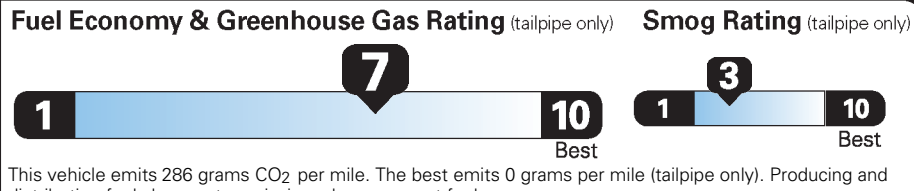

WARRANTY

- 3YR/36,000 BUMPER / BUMPER
- 5YR/60,000 POWERTRAIN
- 5YR/60,000 ROADSIDE ASSIST

INCLUDED ON THIS VEHICLE

(MSRP)

EQUIPMENT GROUP 200A

OPTIONAL EQUIPMENT/OTHER

- .15" PAINTED ALUMINUM WHEELS
- 6-SPEED POWERSHIFT AUTO TRANS
- 50 STATE EMISSIONS
- FRONT LICENSE PLATE BRACKET

1,095.00
NO CHARGE
NO CHARGE

PRICE INFORMATION

BASE PRICE	\$15,490.00
TOTAL OPTIONS/OTHER	1,095.00
TOTAL VEHICLE & OPTIONS/OTHER	16,585.00
DESTINATION & DELIVERY	975.00

EPA DOT Fuel Economy and Environment

Gasoline Vehicle

Subcompact Cars range from 15 to 113 MPG. The best vehicle rates 136 MPGe.

You save \$750
in fuel costs over 5 years compared to the average new vehicle.

Annual fuel cost \$1,250

Actual results will vary for many reasons, including driving conditions and how you drive and maintain your vehicle. The average new vehicle gets 27 MPG and costs \$7,000 to fuel over 5 years. Cost estimates are based on 15,000 miles per year at \$2.55 per gallon. MPGe is miles per gasoline gallon equivalent. Vehicle emissions are a significant cause of climate change and smog.