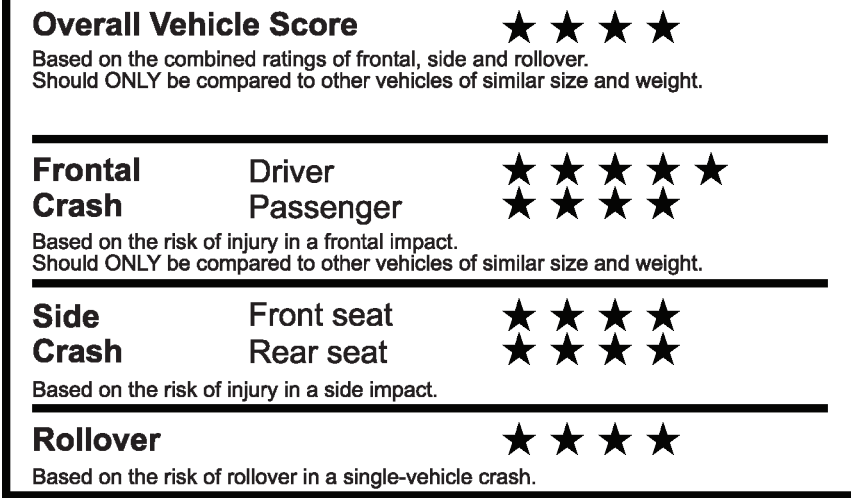

fueleconomy.gov

Calculate personalized estimates and compare vehicles

GOVERNMENT 5-STAR SAFETY RATINGS

Star ratings range from 1 to 5 stars (★★★★★), with 5 being the highest. Source: National Highway Traffic Safety Administration (NHTSA). www.safercar.gov or 1-888-327-4236