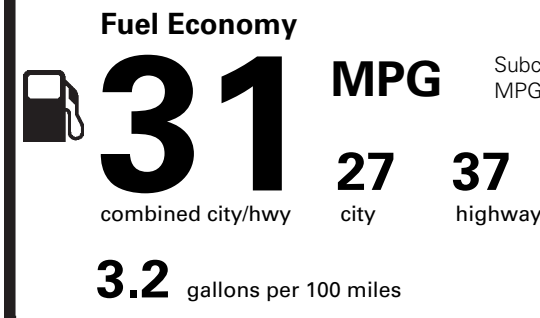

1,095.00
NO CHARGE
NO CHARGE

PRICE INFORMATION

BASE PRICE	\$15,490.00
TOTAL OPTIONS/OTHER	1,095.00
TOTAL VEHICLE & OPTIONS/OTHER	16,585.00
DESTINATION & DELIVERY	975.00

EPA DOT Fuel Economy and Environment

Gasoline Vehicle

Subcompact Cars range from 15 to 113 MPG. The best vehicle rates 136 MPGe.

You save \$750
in fuel costs over 5 years compared to the average new vehicle.

Annual fuel cost \$1,250

Actual results will vary for many reasons, including driving conditions and how you drive and maintain your vehicle. The average new vehicle gets 27 MPG and costs \$7,000 to fuel over 5 years. Cost estimates are based on 15,000 miles per year at \$2.55 per gallon. MPGe is miles per gasoline gallon equivalent. Vehicle emissions are a significant cause of climate change and smog.