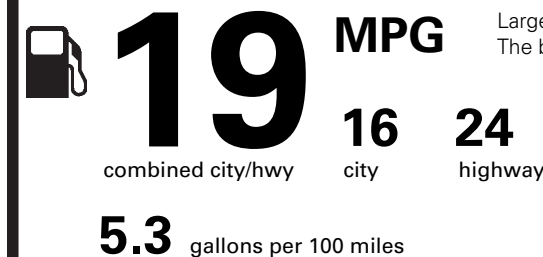

PRICE INFORMATION

BASE PRICE	\$51,945.00
TOTAL OPTIONS/OTHER	4,370.00
TOTAL VEHICLE & OPTIONS/OTHER	56,315.00
DESTINATION & DELIVERY	995.00

EPA DOT Fuel Economy and Environment

Gasoline Vehicle

Fuel Economy

Large Cars range from 14 to 104 MPG. The best vehicle rates 136 MPGe.

You spend **\$3,000**

more in fuel costs over 5 years compared to the average new vehicle.

Annual fuel cost **\$2,000**

Fuel Economy & Greenhouse Gas Rating (tailpipe only) Smog Rating (tailpipe only)