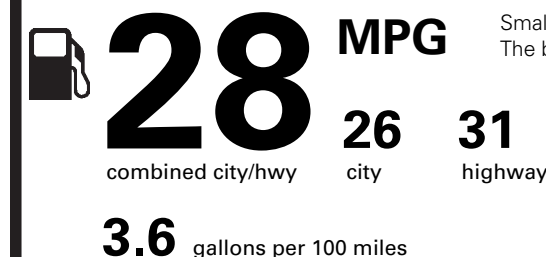

NO CHARGE

**PRICE INFORMATION**

BASE PRICE	\$28,605.00
TOTAL OPTIONS/OTHER	
TOTAL VEHICLE & OPTIONS/OTHER	28,605.00
DESTINATION & DELIVERY	1,245.00

EPA DOT Fuel Economy and Environment

Gasoline Vehicle

Fuel Economy

Small SUVs range from 16 to 120 MPG. The best vehicle rates 136 MPGe.

You save  
**\$250**

in fuel costs over 5 years compared to the average new vehicle.

Annual fuel cost  
**\$1,450**

Fuel Economy & Greenhouse Gas Rating (tailpipe only) Smog Rating (tailpipe only)