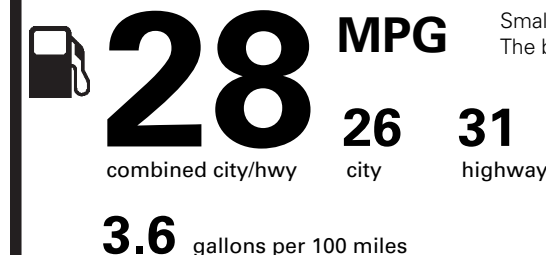

NO CHARGE

PRICE INFORMATION

BASE PRICE	\$26,385.00
TOTAL OPTIONS/OTHER	
TOTAL VEHICLE & OPTIONS/OTHER	26,385.00
DESTINATION & DELIVERY	1,245.00

EPA DOT Fuel Economy and Environment

Gasoline Vehicle

Fuel Economy

Small SUVs range from 16 to 120 MPG. The best vehicle rates 136 MPGe.

You save
\$250

in fuel costs over 5 years compared to the average new vehicle.

Annual fuel cost
\$1,450

Fuel Economy & Greenhouse Gas Rating (tailpipe only) Smog Rating (tailpipe only)