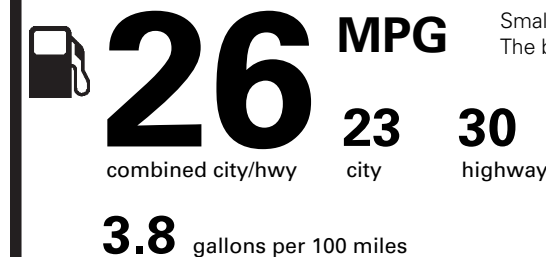

PRICE INFORMATION

BASE PRICE	\$26,500.00
TOTAL OPTIONS/OTHER	1,390.00
TOTAL VEHICLE & OPTIONS/OTHER DESTINATION & DELIVERY	27,890.00
	1,095.00

EPA DOT Fuel Economy and Environment

Gasoline Vehicle

Fuel Economy