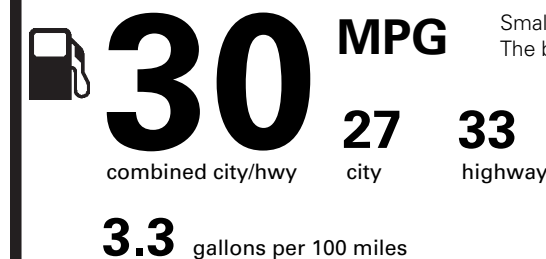

FUNCTIONAL

- AM/FM/MP3, 6 SPEAKERS
- AUTO START STOP TECH
- ELECTRIC PARKING BRAKE
- FORD CO-PILOT360™
- FORDPASS™ CONNECT 4GWI-FI HOTSPOT TELEMATICS MODEM
- INTELLIGENT ACCESS W/PUSH BUTTON START
- REAR VIEW CAMERA
- SECURICODE KEYLESS KEYPAD
- SIRIUSXM® - SVC N/A AK&HI
- SYNC®3 8" SCR N W/APPLINK®

SAFETY/SECURITY

- ADVANCETRAC® WITH RSC®
- AIRBAG - DRIVER KNEE
- AIRBAGS - DUAL STAGE FRONT
- AIRBAGS - FRONT SEAT MOUNTED SIDE IMPACT
- AIRBAGS - SAFETY CANOPY®
- LATCH CHILD SAFETY SYSTEM
- PERSONAL SAFETY SYSTEM™
- SOS POST-CRASH ALERT SYS™
- TIRE PRESSURE MONIT SYS

WARRANTY

- 3YR/36,000 BUMPER / BUMPER
- 5YR/60,000 POWERTRAIN
- 5YR/60,000 ROADSIDE ASSIST

INCLUDED ON THIS VEHICLE

(MSRP)

EQUIPMENT GROUP 200A

OPTIONAL EQUIPMENT/OTHER

- .17" SHDW SLVR-PNTD ALUM WHEEL
- 225/65R17 102H A/S BSW2 TIRES
- PANORAMIC VISTA ROOF 1,495.00
- FORD CO-PILOT360 ASSIST 695.00
- .VOICE-ACTV TOUCH-SCR NAV SYS
- .ADAPTIVE CRUISE W/STOP AND GO
- FRONT LICENSE PLATE BRACKET NO CHARGE

PRICE INFORMATION

BASE PRICE	$27,105.00
TOTAL OPTIONS/OTHER	2,190.00
TOTAL VEHICLE & OPTIONS/OTHER	29,295.00
DESTINATION & DELIVERY	1,245.00

EPA DOT Fuel Economy and Environment

Gasoline Vehicle

Fuel Economy

Small SUVs range from 16 to 120 MPG. The best vehicle rates 136 MPGe.

You save **$750**

in fuel costs over 5 years compared to the average new vehicle.

Annual fuel cost

$1,350