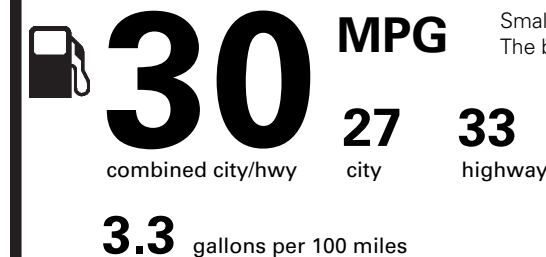

1,495.00

695.00

PRICE INFORMATION

BASE PRICE	\$27,105.00
TOTAL OPTIONS/OTHER	2,190.00
TOTAL VEHICLE & OPTIONS/OTHER	29,295.00
DESTINATION & DELIVERY	1,195.00

EPA DOT Fuel Economy and Environment

Gasoline Vehicle

Fuel Economy

Small SUVs range from 16 to 120 MPG. The best vehicle rates 136 MPGe.

You save \$750

in fuel costs over 5 years compared to the average new vehicle.

Annual fuel cost

\$1,350

Fuel Economy & Greenhouse Gas Rating (tailpipe only) Smog Rating (tailpipe only)