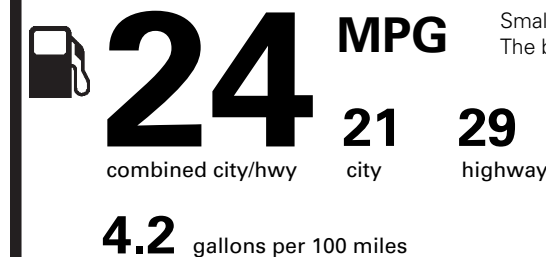

NO CHARGE
NO CHARGE
NO CHARGE

PRICE INFORMATION

BASE PRICE	\$24,105.00
TOTAL OPTIONS/OTHER	
TOTAL VEHICLE & OPTIONS/OTHER	24,105.00
DESTINATION & DELIVERY	1,095.00

EPA DOT Fuel Economy and Environment

Gasoline Vehicle

Fuel Economy

Small SUVs range from 18 to 120 MPG. The best vehicle rates 136 MPGe.

You spend **\$1,000**

more in fuel costs over 5 years compared to the average new vehicle.

Annual fuel cost **\$1,600**

Fuel Economy & Greenhouse Gas Rating (tailpipe only) Smog Rating (tailpipe only)